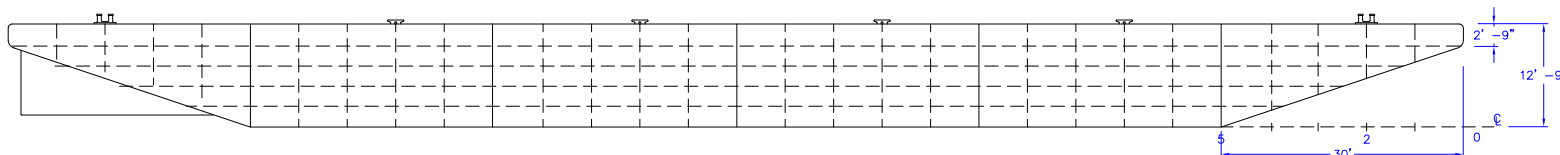

1

2

3

4

**CANAL BARGE**

Canal Barge Company, Inc.  
 835 Union Street  
 New Orleans, LA 70112  
 Phone 504.581.2424  
[www.canalbarge.com](http://www.canalbarge.com)

**SCANTLING PLAN**  
**180" x 43'6" x 12'9"**  
**DECK BARGE**  
**CBC BARGE: 4506**