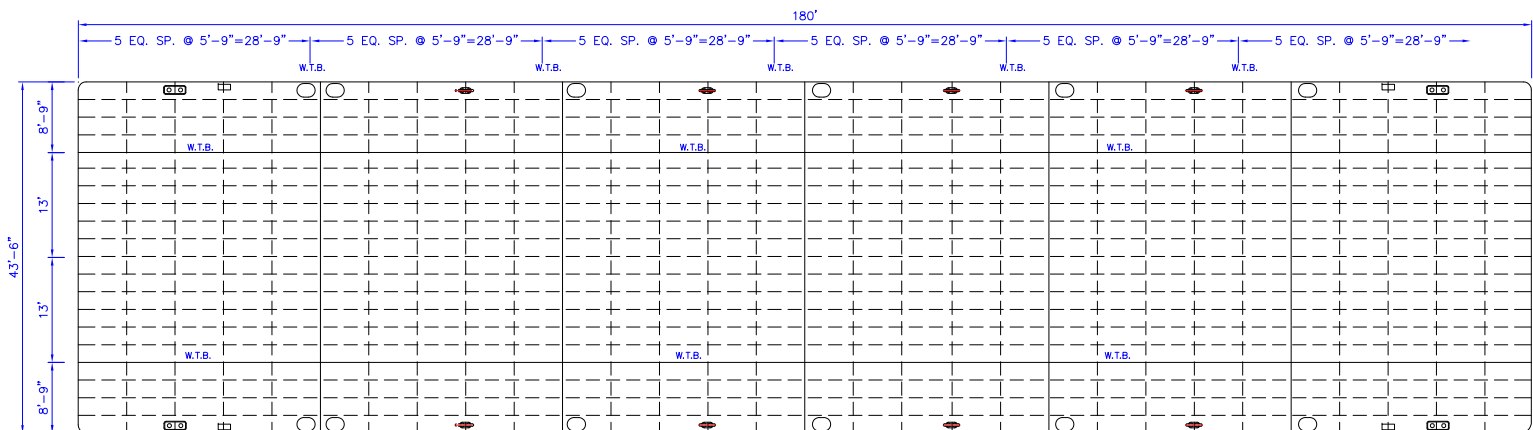

1

2

3

4

**CANAL BARGE**

Canal Barge Company, Inc.  
 835 Union Street  
 New Orleans, LA 70112  
 Phone 504.581.2424  
[www.canalbarge.com](http://www.canalbarge.com)

**SCANTLING PLAN**  
**180" x 43'6" x 12'9"**  
**DECK BARGE**  
**CBC BARGE: 4506**