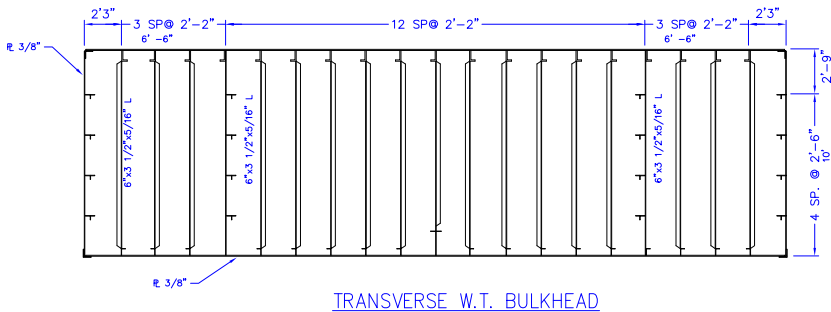

1

2

3

4

**CANAL BARGE**

Canal Barge Company, Inc.  
 835 Union Street  
 New Orleans, LA 70112  
 Phone 504.581.2424  
[www.canalbarge.com](http://www.canalbarge.com)

**SCANTLING PLAN**  
**180" x 43'6" x 12'9"**  
**DECK BARGE**  
**CBC BARGE: 4506**