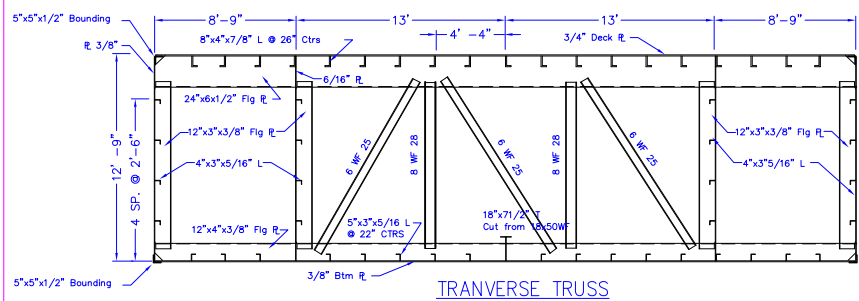

1

2

3

4

**CANAL BARGE**

Canal Barge Company, Inc.  
 835 Union Street  
 New Orleans, LA 70112  
 Phone 504.581.2424  
[www.canalbarge.com](http://www.canalbarge.com)

**SCANTLING PLAN**  
**180" x 43'6" x 12'9"**  
**DECK BARGE**  
**CBC BARGE: 4506**