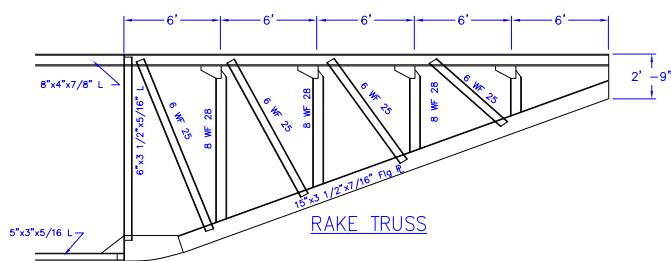

1

2

3

4

**CANAL BARGE**

Canal Barge Company, Inc.  
 835 Union Street  
 New Orleans, LA 70112  
 Phone 504.581.2424  
[www.canalbarge.com](http://www.canalbarge.com)

**SCANTLING PLAN**  
**180" x 43'6" x 12'9"**  
**DECK BARGE**  
**CBC BARGE: 4506**